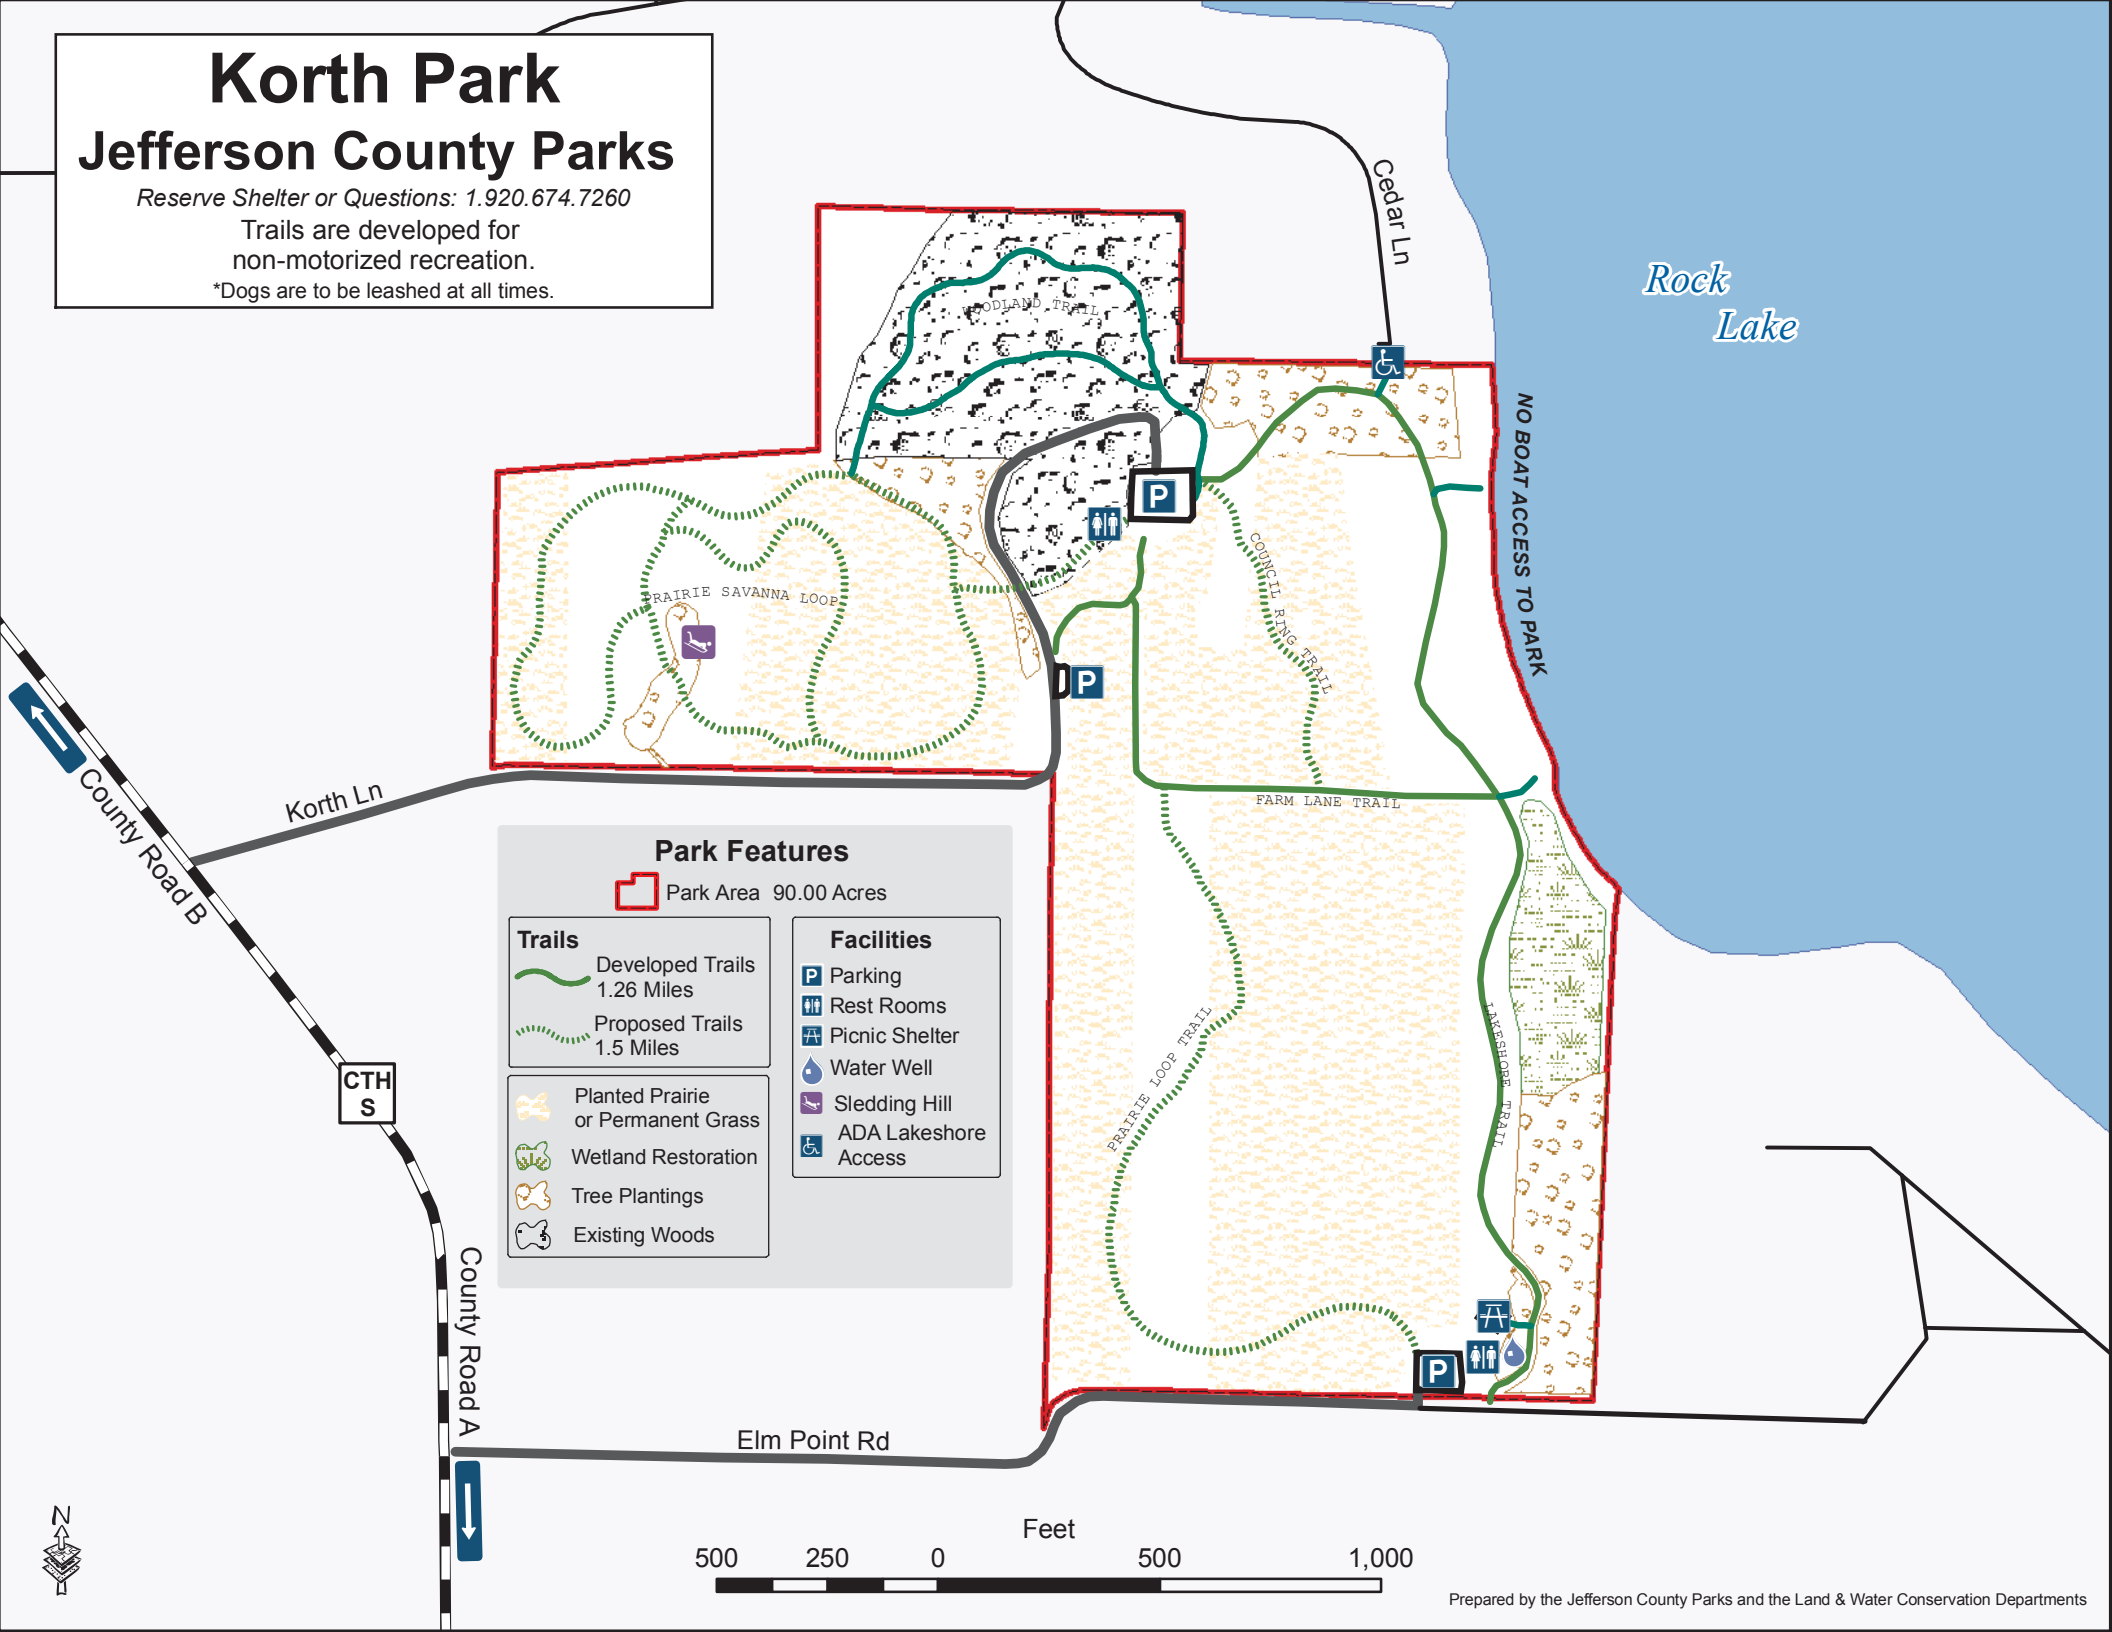

Korth Park

Jefferson County Parks

Reserve Shelter or Questions: 1.920.674.7260

Trails are developed for non-motorized recreation.

*Dogs are to be leashed at all times.

Park Features

Park Area 90.00 Acres

- | Trails | | Facilities | |
|--------|---------------------------------------|------------|-------------------------|
| | Developed Trails
1.26 Miles | | Parking |
| | Proposed Trails
1.5 Miles | | Rest Rooms |
| | Planted Prairie
or Permanent Grass | | Picnic Shelter |
| | Wetland Restoration | | Water Well |
| | Tree Plantings | | Sledding Hill |
| | Existing Woods | | ADA Lakeshore
Access |